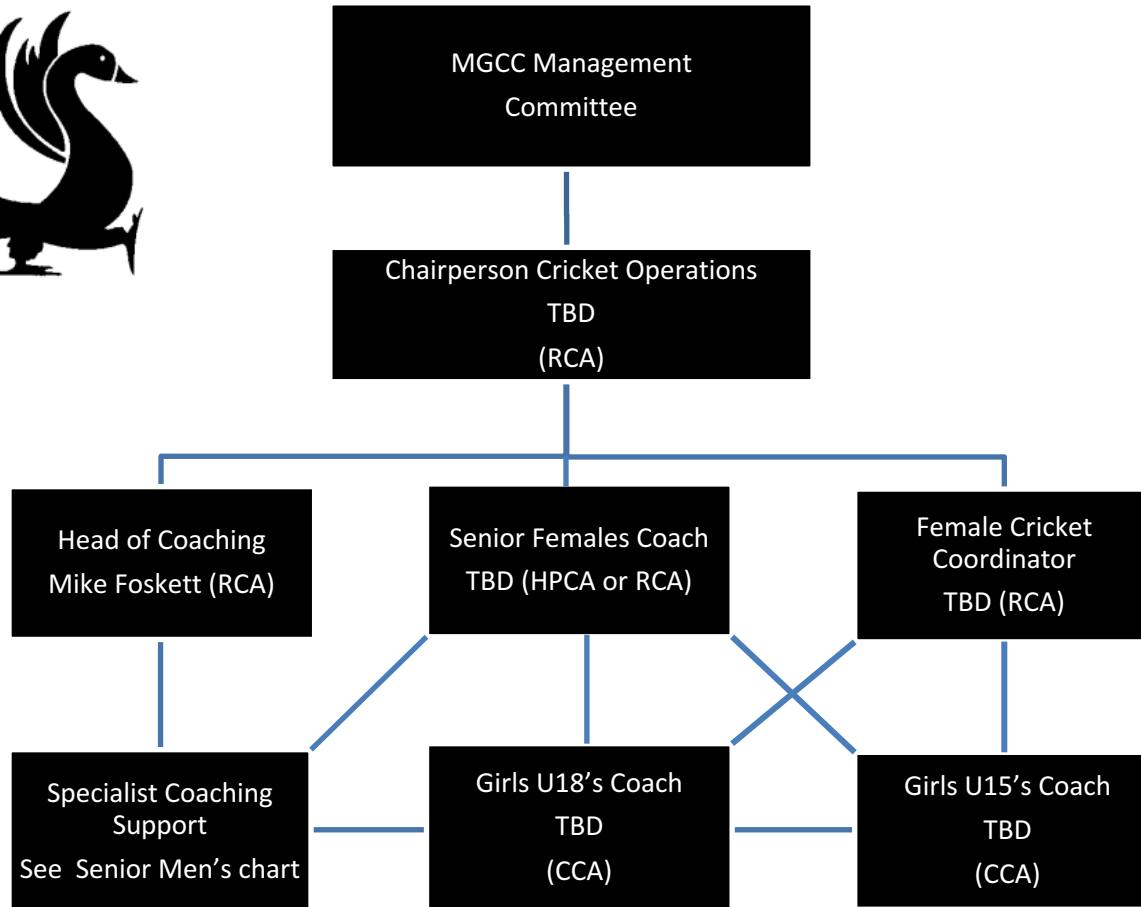

MIDLAND-GUILDFORD CRICKET CLUB

2017/18 Junior and Senior
Cricket Operations Structures

SENIORS - MEN

SENIORS - WOMEN & JUNIOR GIRLS

JUNIOR BOYS