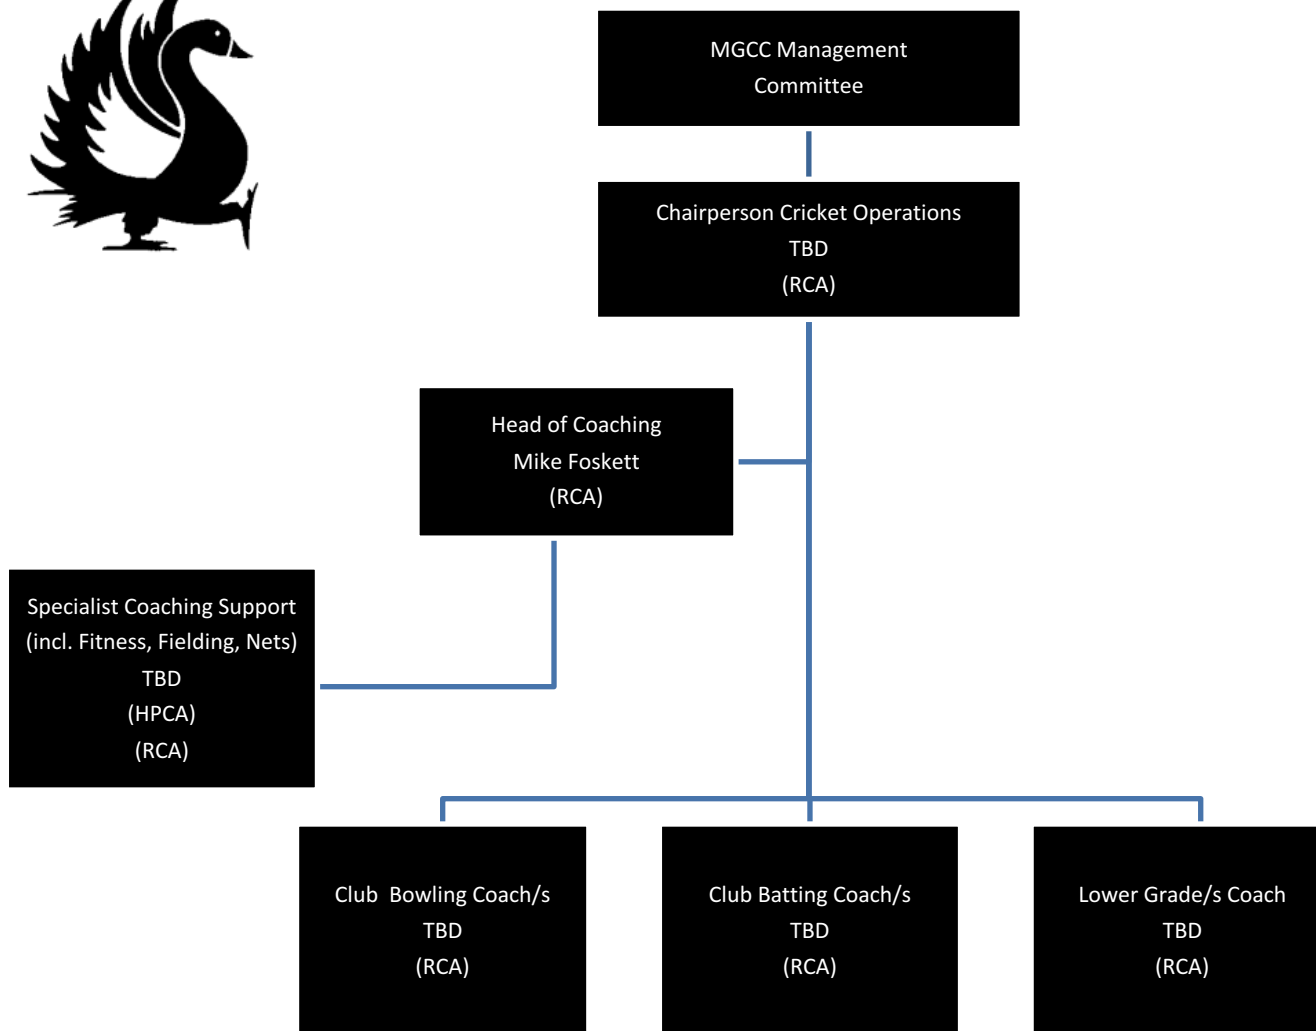

MIDLAND-GUILDFORD CRICKET CLUB

2017/18 Junior and Senior
Cricket Operations Structures

SENIORS - MEN

SENIORS - WOMEN & JUNIOR GIRLS

JUNIOR BOYS